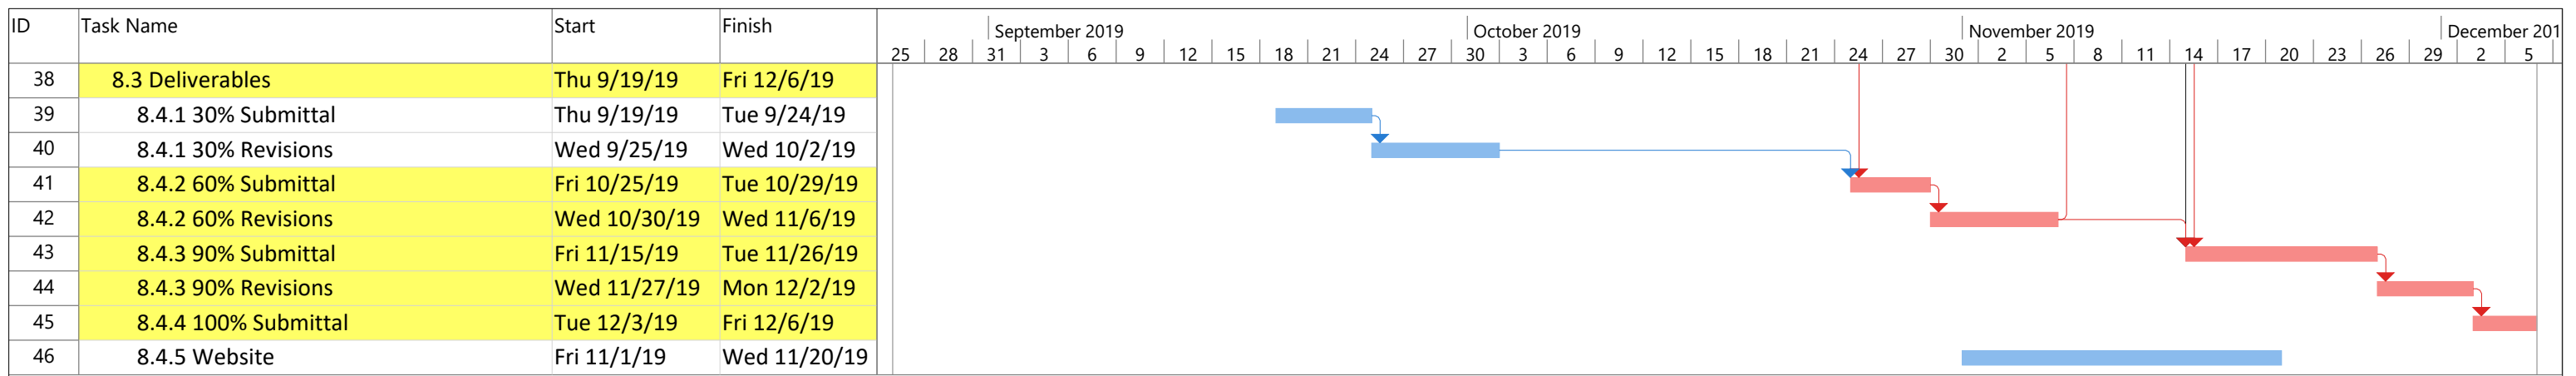

Project: CENE 476 Schedule Date: Sun 5/5/19	Task		Inactive Task		Manual Summary Rollup		External Milestone		Manual Progress	
	Split		Inactive Milestone		Manual Summary		Deadline			
	Milestone		Inactive Summary		Start-only		Critical			
	Summary		Manual Task		Finish-only		Critical Split			
	Project Summary		Duration-only		External Tasks		Progress			